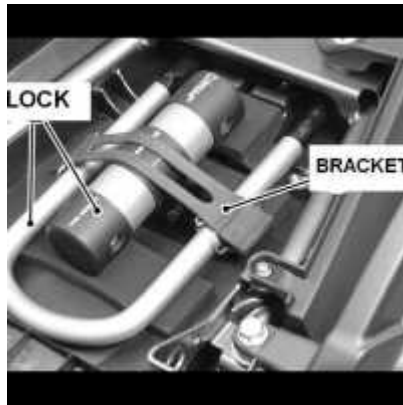

Kawasaki J300 2017

U-Lock - 270mm Thatcham
£80.98

U-Lock 270mm Round Cylinder
£80.98

U-Lock - 210mm Round Cylinder
£75.65

Windshield - high
£115.86