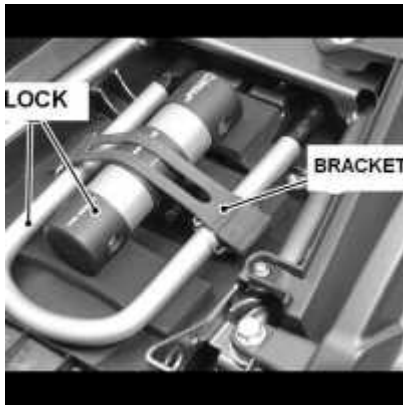

Kawasaki J300 2017

U-Lock - 270mm Thatcham
£80.98

U-Lock 270mm Round Cylinder
£80.98

U-Lock - 210mm Round Cylinder
£75.65

Windshield - high
£115.86