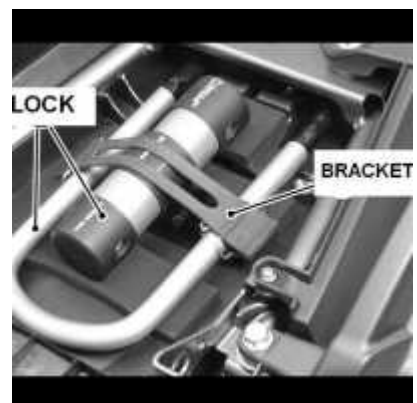

U-Lock 210mm Thatcham
£75.65