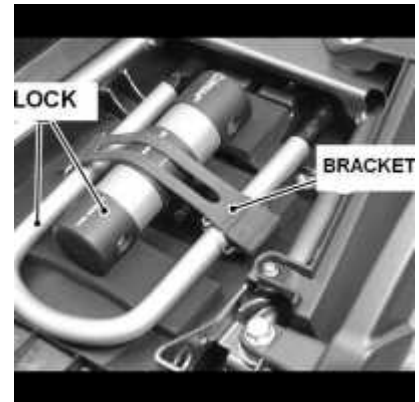

U-Lock 270mm Round Cylinder
£80.98

U-Lock - 210mm Round Cylinder
£75.65

Windshield - high
£115.86