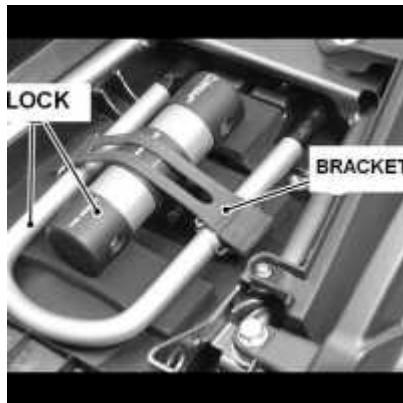

U-Lock - 270mm Thatcham
£80.98