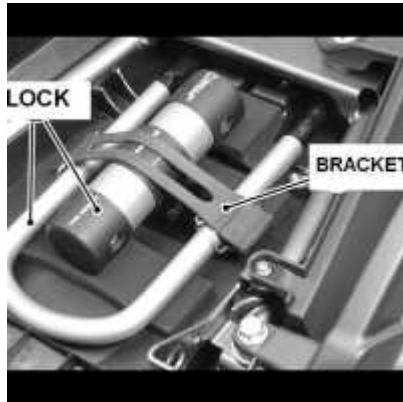

U-Lock 210mm Thatcham
£75.65