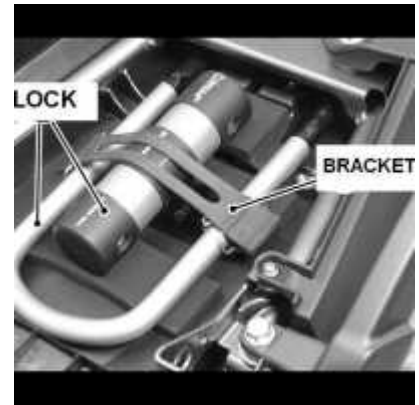

U-Lock 270mm Round Cylinder
£80.98

U-Lock - 210mm Round Cylinder
£75.65

Windshield - high
£115.86