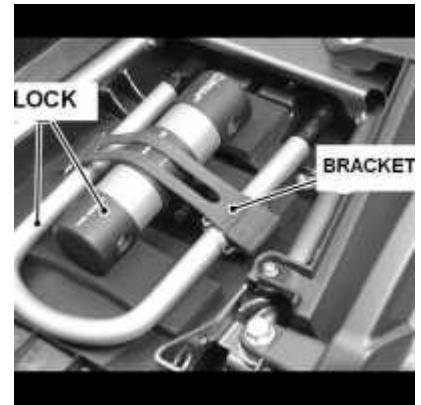

U-Lock - 270mm Thatcham
£80.98

U-Lock 270mm Round Cylinder
£80.98

U-Lock - 210mm Round Cylinder
£75.65

Windshield - high
£115.86