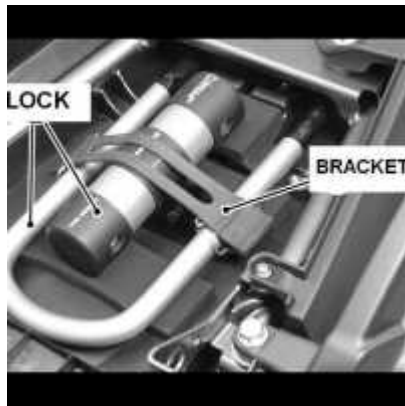

U-Lock - 270mm Thatcham
£80.98

U-Lock 270mm Round Cylinder
£80.98

U-Lock - 210mm Round Cylinder
£75.65

Windshield - high
£115.86