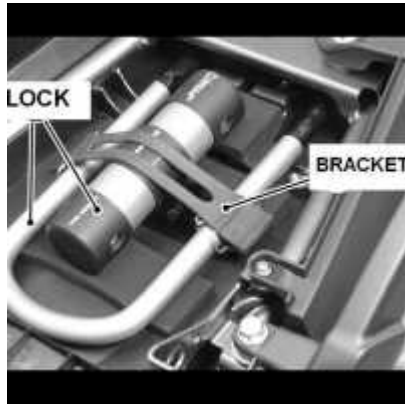

Indoor Stretch Cover Medium
£45.82

U-Lock 210mm Thatcham
£75.65