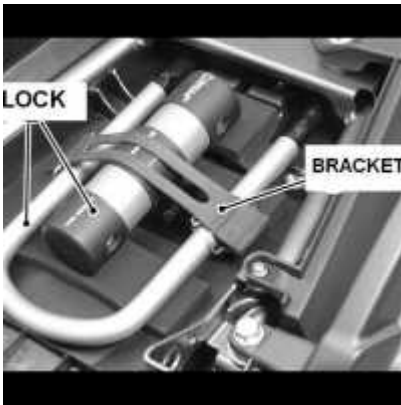

U-Lock - 270mm Thatcham
£80.98

Pillion seat cowl 51B Metallic Matte
Carbon Grey
£125.17

Pillion seat cowl (35B Metallic Flat Raw
Graystone)
£125.17

U-Lock 270mm Round Cylinder
£80.98

Pillion seat cowl (660) Metallic Spark
Black
£125.17