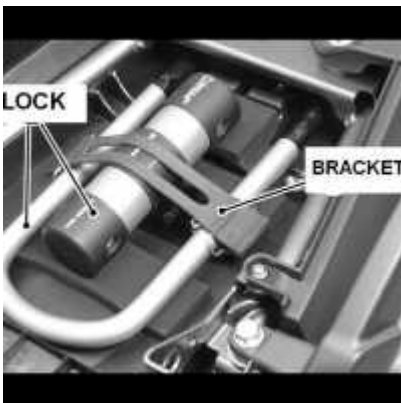

U-Lock - 210mm Round Cylinder
£75.65