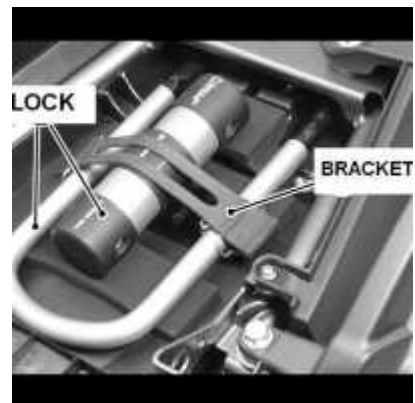

U-Lock 210mm Thatcham
£75.65