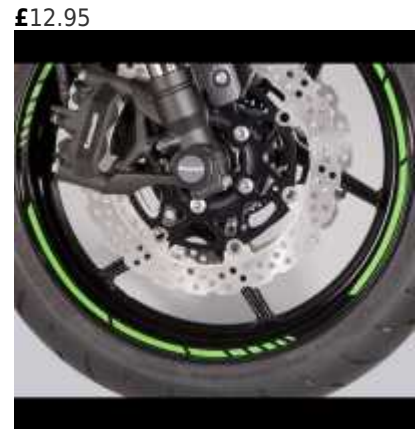

Tank Pad Set
£42.29

Belly Pan Kit (739) Metallic Flat Spark
Black (matt)
£244.01

Pillion Seat Cowl (660/15Z) Metallic Spark
Black
£194.48

Replacement Cap/Disc (single), for
999940339
£7.61

Pillion seat cover Z800 (45Q/35K) Candy
Flat Blazed Green
£194.48

Pillion Seat Cowl (25Y/15S) Pearl Stardust
White
£194.48

Kawasaki Z800 e version 2014

Pillion Seat Cowl (40X) Pearl Flat Stardust White
£194.48

Pillion Seat Cowl (739) Metallic Flat Spark Black (matt)
£194.48

Wheel Rim Tape GP Style - Silver
£12.95

Pillion Seat Cowl (45L/35L) Flat Ebony
£194.48

Wheel Rim Tape GP Style - Green
£12.95

Wheel Rim Tape GP Style - Red
£13.34

Pillion Seat Cowl (45Q/35K) Candy Flat Blazed Green

Wheel Rim Tape GP Style - White

Windshield smoke (meter cover)
£95.36