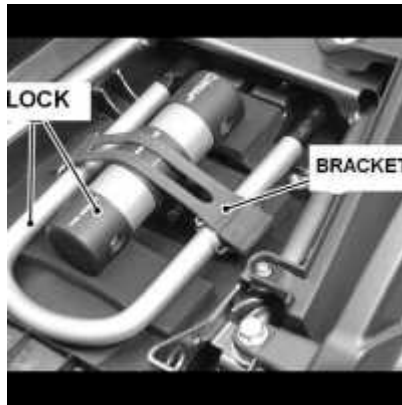

Kawasaki J300 2019

U-Lock - 270mm Thatcham
£80.98

U-Lock 270mm Round Cylinder
£80.98

U-Lock - 210mm Round Cylinder
£75.65

Windshield - high
£115.86