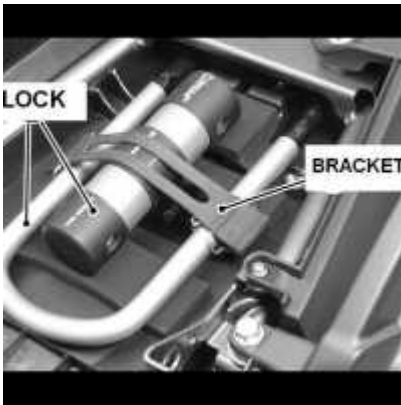

Kawasaki J300 2019

U-Lock - 270mm Thatcham
£80.98

U-Lock 270mm Round Cylinder
£80.98

U-Lock - 210mm Round Cylinder
£75.65

Windshield - high
£115.86