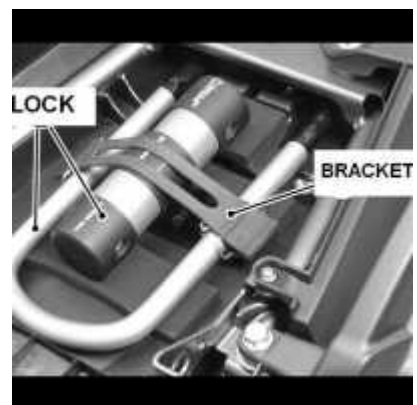

U-Lock - 210mm Round Cylinder
£75.65

U-Lock 210mm Thatcham
£75.65