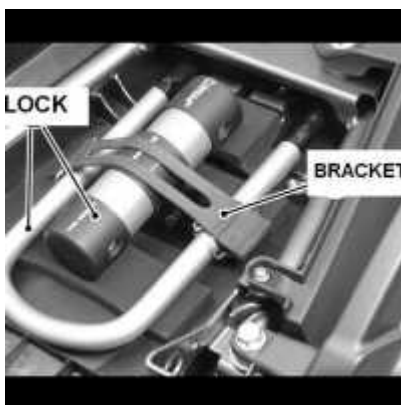

U-Lock 270mm Round Cylinder  
£80.98

Outdoor Bike Cover Large  
£26.64

U-Lock 210mm Thatcham  
£75.65

U-Lock - 210mm Round Cylinder  
£75.65