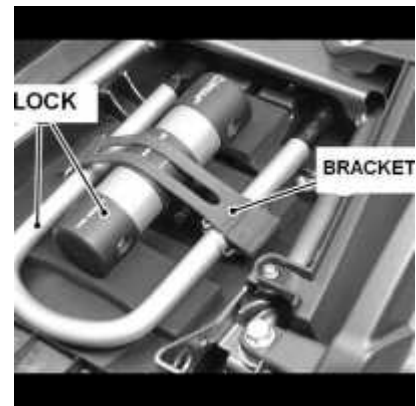

U-Lock 270mm Round Cylinder  
£80.98

Outdoor Bike Cover Large  
£26.64

U-Lock 210mm Thatcham  
£75.65

U-Lock - 210mm Round Cylinder  
£75.65