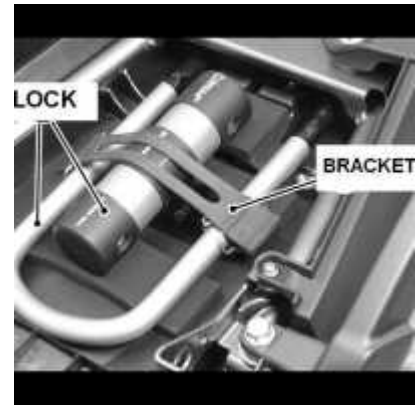

U-Lock - 270mm Thatcham
£80.98