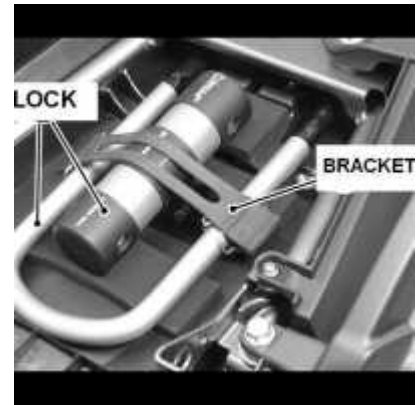

U-Lock 270mm Round Cylinder  
£80.98

Outdoor Bike Cover Large  
£26.64

U-Lock 210mm Thatcham  
£75.65

U-Lock - 210mm Round Cylinder  
£75.65