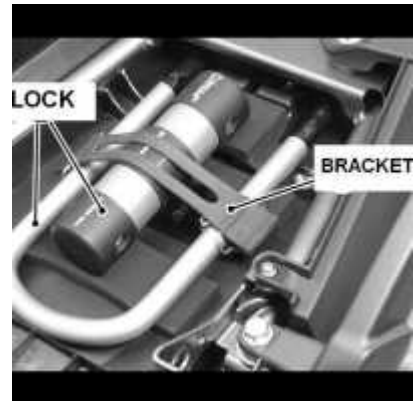

U-Lock 210mm Thatcham  
£75.65

Outdoor Bike Cover Medium  
£22.91

Helmet lock Helmet lock kit  
£91.85

Radiator trim Radiator trim  
£83.89