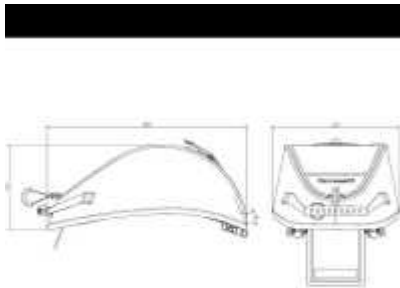

Tank bag with window (4L) Tank bag (4
Litre)
£185.17